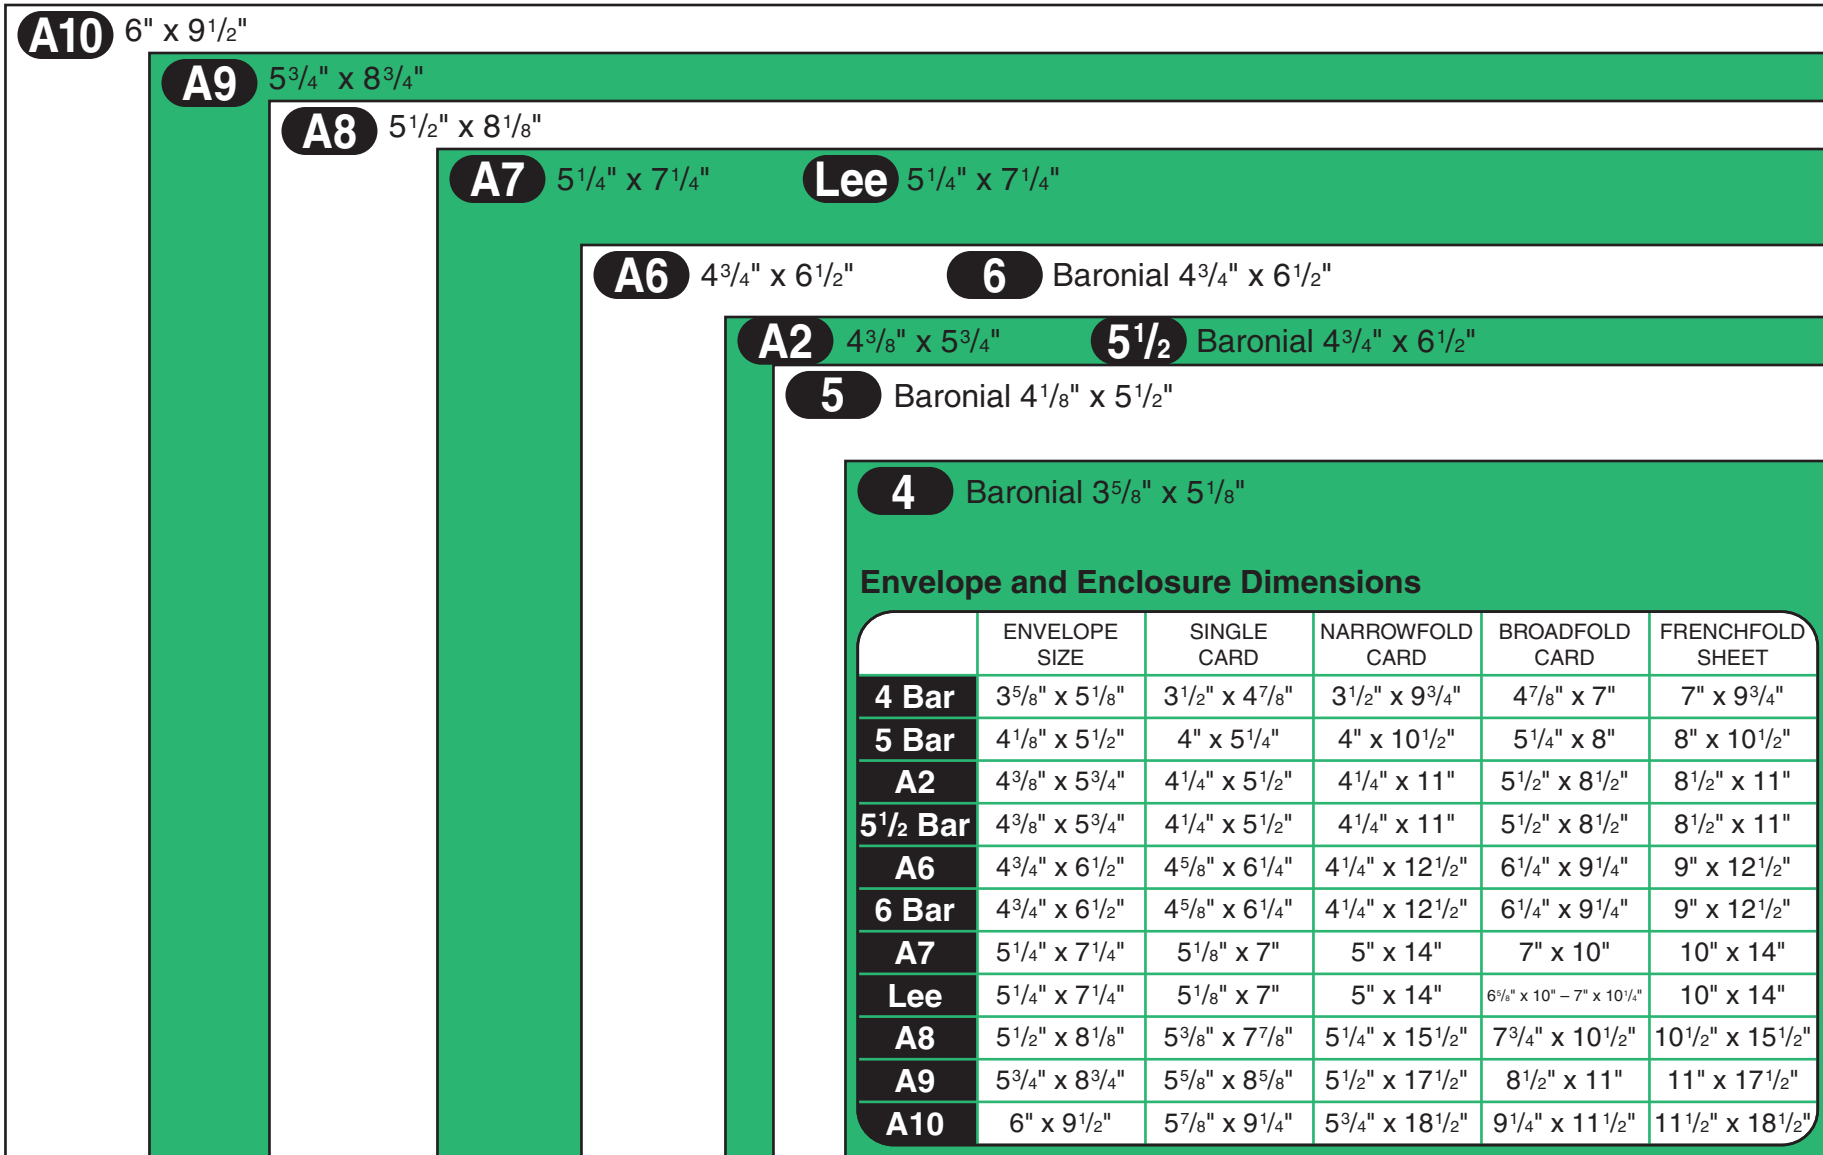

# BARONIAL AND "A" STYLE ENVELOPE SIZE CHART

Narrowfold Card

Broadfold Card

Frenchfold Sheet

## Envelope and Enclosure Dimensions

	ENVELOPE SIZE	SINGLE CARD	NARROWFOLD CARD	BROADFOLD CARD	FRENCHFOLD SHEET
<b>4 Bar</b>	3 5/8" x 5 1/8"	3 1/2" x 4 7/8"	3 1/2" x 9 3/4"	4 7/8" x 7"	7" x 9 3/4"
<b>5 Bar</b>	4 1/8" x 5 1/2"	4" x 5 1/4"	4" x 10 1/2"	5 1/4" x 8"	8" x 10 1/2"
<b>A2</b>	4 3/8" x 5 3/4"	4 1/4" x 5 1/2"	4 1/4" x 11"	5 1/2" x 8 1/2"	8 1/2" x 11"
<b>5 1/2 Bar</b>	4 3/8" x 5 3/4"	4 1/4" x 5 1/2"	4 1/4" x 11"	5 1/2" x 8 1/2"	8 1/2" x 11"
<b>A6</b>	4 3/4" x 6 1/2"	4 5/8" x 6 1/4"	4 1/4" x 12 1/2"	6 1/4" x 9 1/4"	9" x 12 1/2"
<b>6 Bar</b>	4 3/4" x 6 1/2"	4 5/8" x 6 1/4"	4 1/4" x 12 1/2"	6 1/4" x 9 1/4"	9" x 12 1/2"
<b>A7</b>	5 1/4" x 7 1/4"	5 1/8" x 7"	5" x 14"	7" x 10"	10" x 14"
<b>Lee</b>	5 1/4" x 7 1/4"	5 1/8" x 7"	5" x 14"	6 5/8" x 10" - 7" x 10 1/4"	10" x 14"
<b>A8</b>	5 1/2" x 8 1/8"	5 3/8" x 7 7/8"	5 1/4" x 15 1/2"	7 3/4" x 10 1/2"	10 1/2" x 15 1/2"
<b>A9</b>	5 3/4" x 8 3/4"	5 5/8" x 8 5/8"	5 1/2" x 17 1/2"	8 1/2" x 11"	11" x 17 1/2"
<b>A10</b>	6" x 9 1/2"	5 7/8" x 9 1/4"	5 3/4" x 18 1/2"	9 1/4" x 11 1/2"	11 1/2" x 18 1/2"

Bottom Edge of Envelope