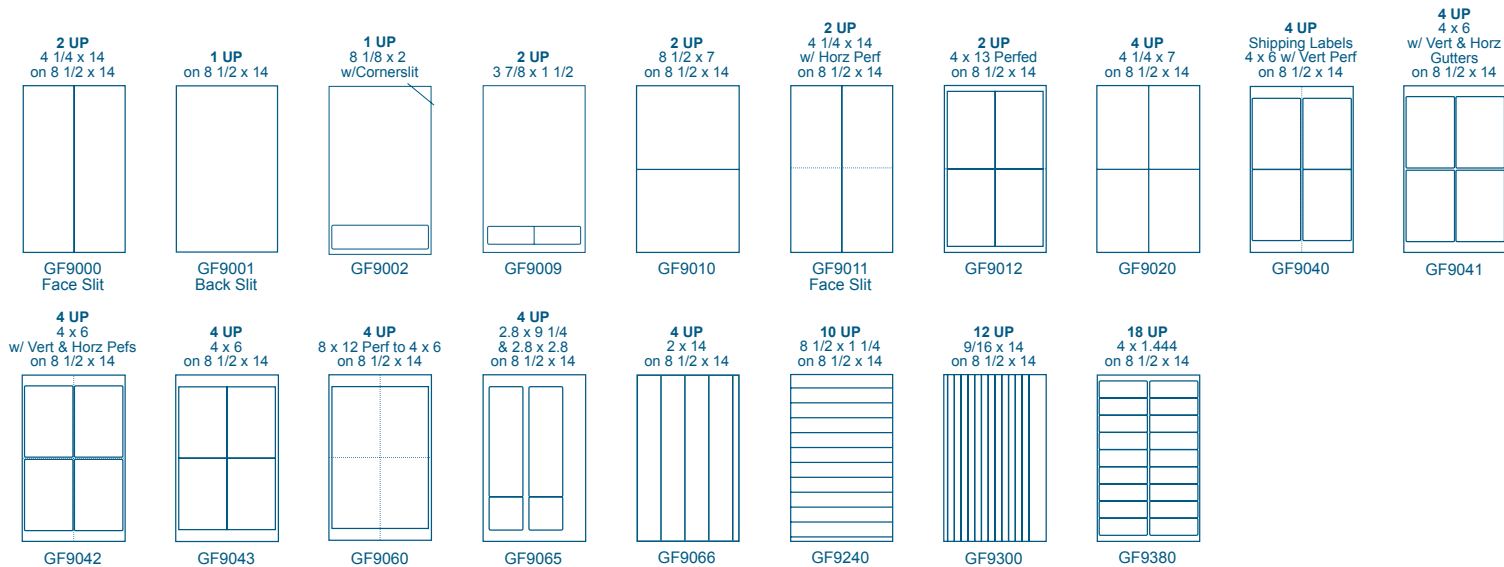

8 1/2 X 14 Sheets

11 x 17 Sheets Start on Page 9.