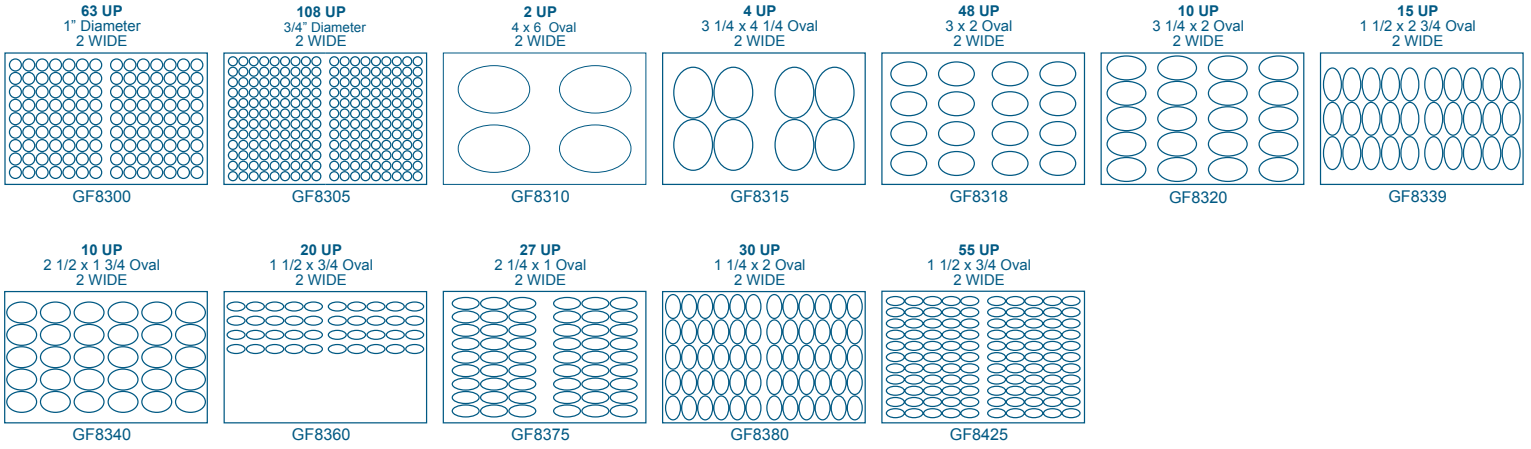

STANDARD SIZES 11 x 17 Sheets