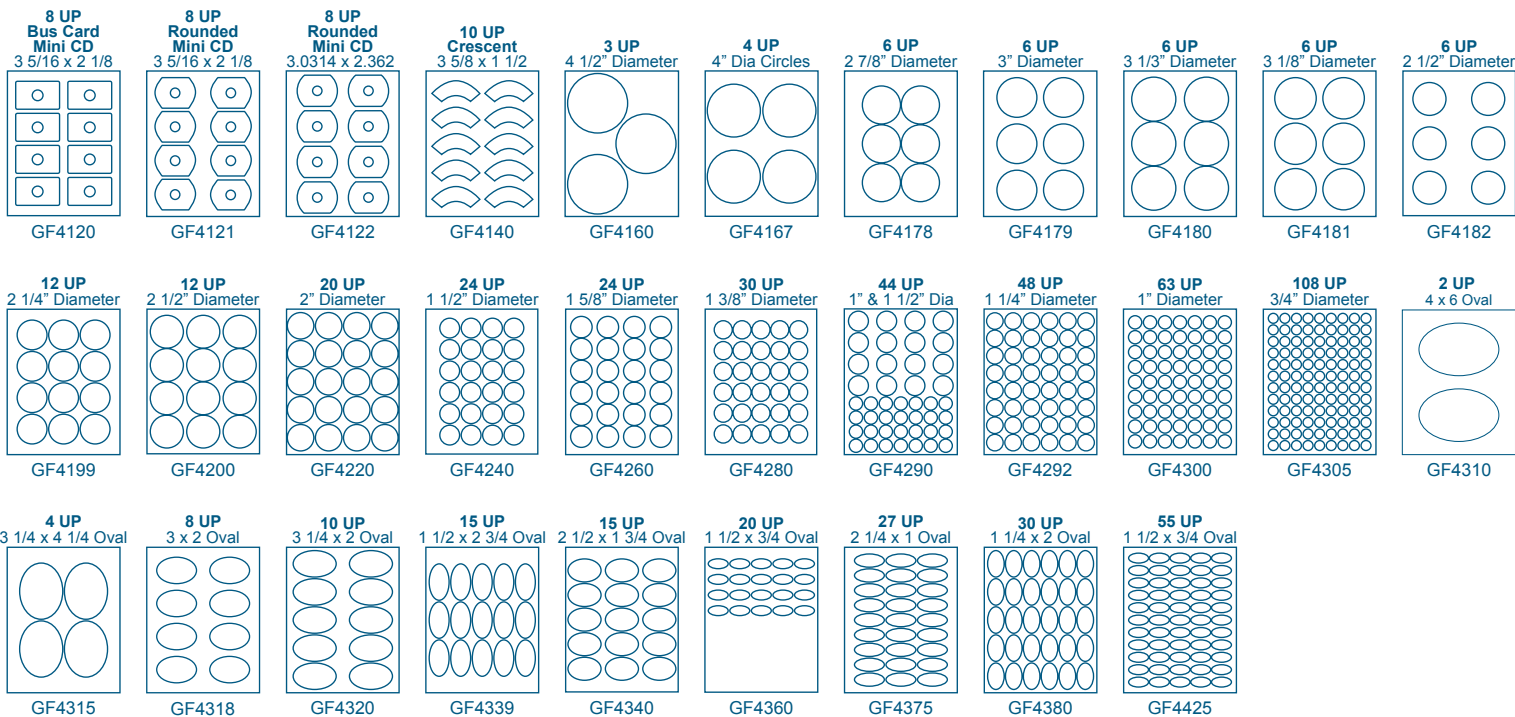

GF4060

GF4061

GF4062

GF4063

GF4064

GF4065

GF4066

GF4080

GF4081

GF4090

GF4100

STANDARD SIZES 8 1/2 X 11 Sheets